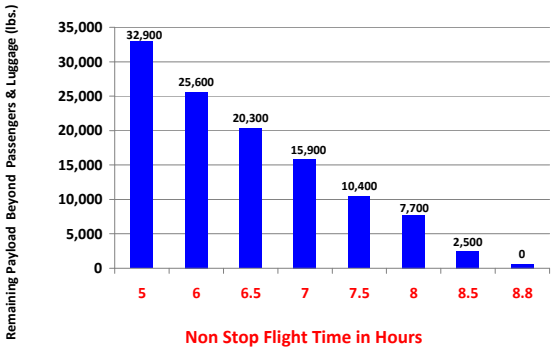

N767MW B767 Payload Analysis

(Total Aircraft Payload vs. Non Stop Flight Time)

N767MW B767 Cargo Payload Capacity with 100 Passengers Onboard

N767MW B767 Cargo Payload Capacity with 75 Passengers Onboard

N767MW B767 Cargo Payload Capacity with 50 Passengers Onboard

N767MW B767 Cargo Payload Capacity with 25 Passengers Onboard

Flight times shown above are for planning purposes only. Actual payload and cargo capacity may vary by destination and weather conditions.