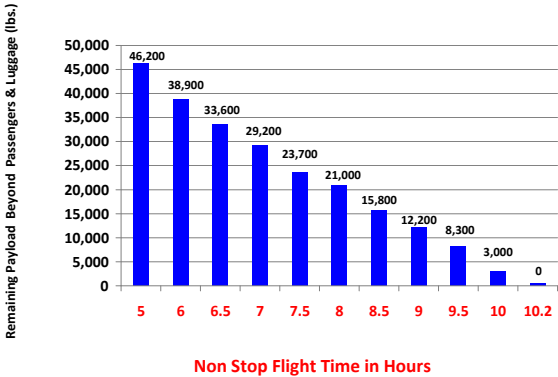

N767MW B767 Payload Analysis

(Total Aircraft Payload vs. Non Stop Flight Time)

N767MW B767 Cargo Payload Capacity with 100 Passengers Onboard

N767MW B767 Cargo Payload Capacity with 75 Passengers Onboard

N767MW B767 Cargo Payload Capacity with 50 Passengers Onboard

N767MW B767 Cargo Payload Capacity with 25 Passengers Onboard

Flight times shown above are for planning purposes only. Actual payload and cargo capacity may vary by destination and weather conditions.