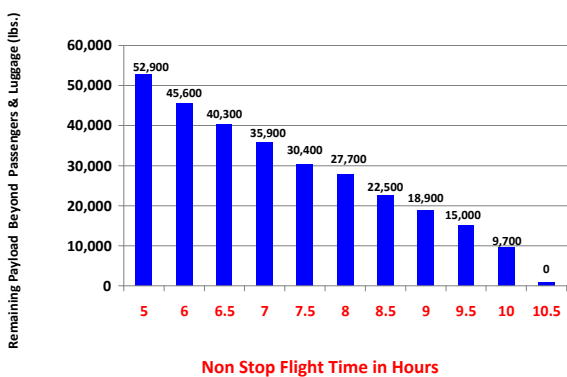

N767MW B767 Payload Analysis

(Total Aircraft Payload vs. Non Stop Flight Time)

N767MW B767 Cargo Payload Capacity with 100 Passengers Onboard

N767MW B767 Cargo Payload Capacity with 75 Passengers Onboard

N767MW B767 Cargo Payload Capacity with 50 Passengers Onboard

N767MW B767 Cargo Payload Capacity with 25 Passengers Onboard

Flight times shown above are for planning purposes only. Actual payload and cargo capacity may vary by destination and weather conditions.