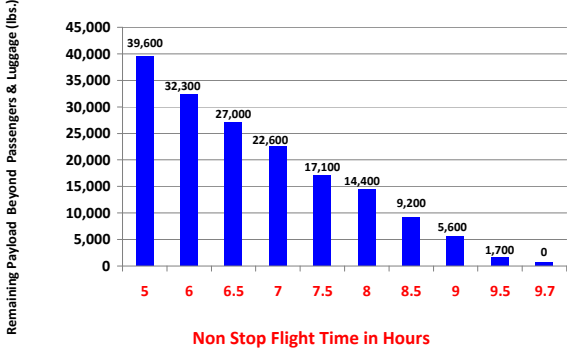

N767MW B767 Payload Analysis

(Total Aircraft Payload vs. Non Stop Flight Time)

N767MW B767 Cargo Payload Capacity with 100 Passengers Onboard

N767MW B767 Cargo Payload Capacity with 75 Passengers Onboard

N767MW B767 Cargo Payload Capacity with 50 Passengers Onboard

N767MW B767 Cargo Payload Capacity with 25 Passengers Onboard

Flight times shown above are for planning purposes only. Actual payload and cargo capacity may vary by destination and weather conditions.