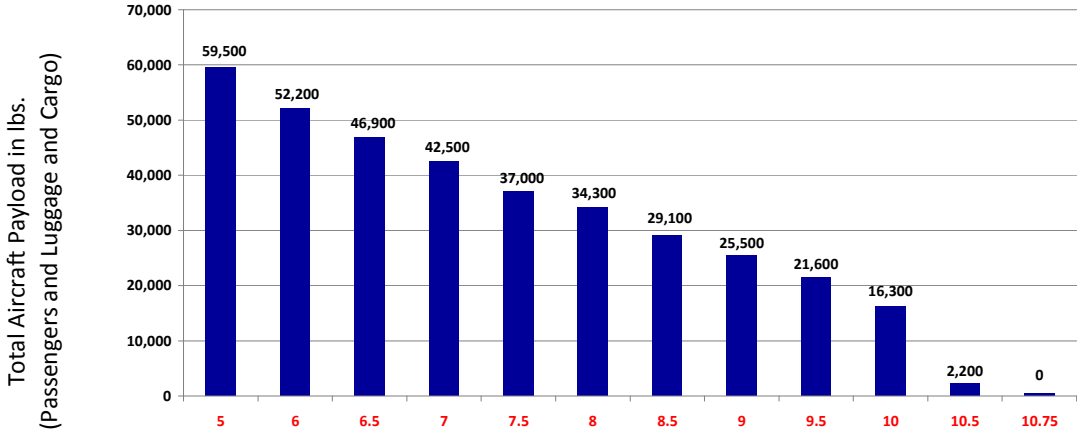

N767MW B767 Payload Analysis

(Total Aircraft Payload vs. Non Stop Flight Time)

N767MW B767 Cargo Payload Capacity with 100 Passengers Onboard

N767MW B767 Cargo Payload Capacity with 75 Passengers Onboard

N767MW B767 Cargo Payload Capacity with 50 Passengers Onboard

N767MW B767 Cargo Payload Capacity with 25 Passengers Onboard

Flight times shown above are for planning purposes only. Actual payload and cargo capacity may vary by destination and weather conditions.